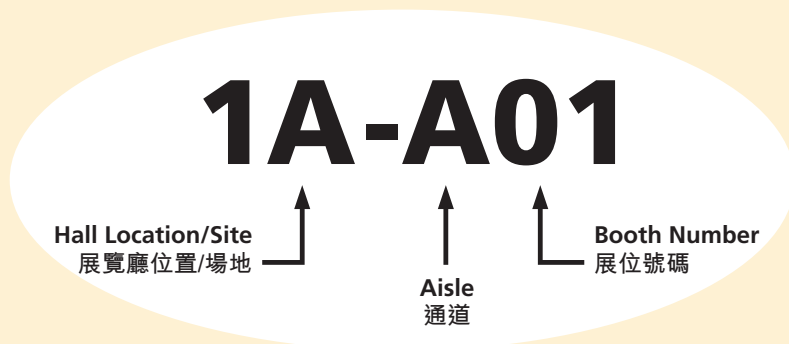

Guide to Zones and Group Pavilions

Zone	Hall Location/Site
Audio Visual Products	Halls 3B-E, Convention Hall, Foyer & Mezzanine
Bags & Cases New	Chancellor Room, Level 4 Mezzanine
Business of IP Zone New	Meeting Room N101
Computer & Peripherals	Expo Drive Hall, Halls 3B-E
Digital Imaging	Halls 3B-E
Electronic Accessories	Expo Drive Hall, Halls 5B-E
Electronic Gaming	Halls 3B-E
Exhibitor's Showroom	Meeting Rooms N104-110
Hall of Fame (branded electronic products) • Digital Entertainment • Gadgets World • Home Tech • Power & Accessories • Wireless & Communications	Halls 1A-E
Healthcare Electronics	Hall 1 Concourse, Halls 3F-G
Home Appliances	Halls 3F-G
In-Vehicle Electronics & Navigation Systems	Halls 3B-E
Mobile Devices & Accessories	Expo Drive Hall
Office Automation & Equipment	Halls 3B-E
Personal Electronics	Expo Drive Hall, Halls 3B-E
Security Products	Halls 3F-G
Technology Exchange Zone	Hall 1 Concourse
Telecommunications Products	Halls 3B-E
Testing, Inspection & Certification	Halls 3B-E, Convention Hall & Foyer
Trade Services	Convention Hall & Foyer

Group Pavilion	Hall Location/Site
Chinese mainland	Grand Hall & Grand Foyer, Meeting Room N101
Chinese mainland (Fujian)	Halls 3F-G
Chinese mainland (Jiangmen)	Level 2 Mezzanine
Korea	Halls 5B-E
Taiwan	Halls 5B-E, Level 4 Mezzanine

Booth Legend

展位位置圖例

Hall Location/Site 展覽廳位置/場地	Level 樓層
1A-1E Halls 展覽廳 1A-1E	L1 一樓
1CON Hall 1 Concourse 展覽廳1大堂	L1 一樓
3B-3E Halls 展覽廳 3B-3E	L3 三樓
3F-3G Halls 展覽廳 3F-3G	L3 三樓
3CON Hall 3 Concourse 展覽廳3大堂	L3 三樓
5B-5E Halls 展覽廳 5B-5E	L5 五樓
5F-5G Halls 展覽廳 5F-5G	L5 五樓
5CON Hall 5 Concourse 展覽廳5大堂	L5 五樓
CH Convention Hall, Foyer & Mezzanine 會議廳、前廳及大堂中樓	L1 一樓
CR Chancellor Room 君爵廳	L4 四樓
ED Expo Drive Hall 博覽道展廳	LG 地下
GH Grand Hall & Grand Foyer 大會堂及大會堂前廳	L3 三樓
M2 Level 2 Mezzanine 二樓大堂中樓	L2 二樓
M4 Level 4 Mezzanine 四樓大堂中樓	L4 四樓
N101 Meeting Rooms 會議室N101-N110	L1 一樓