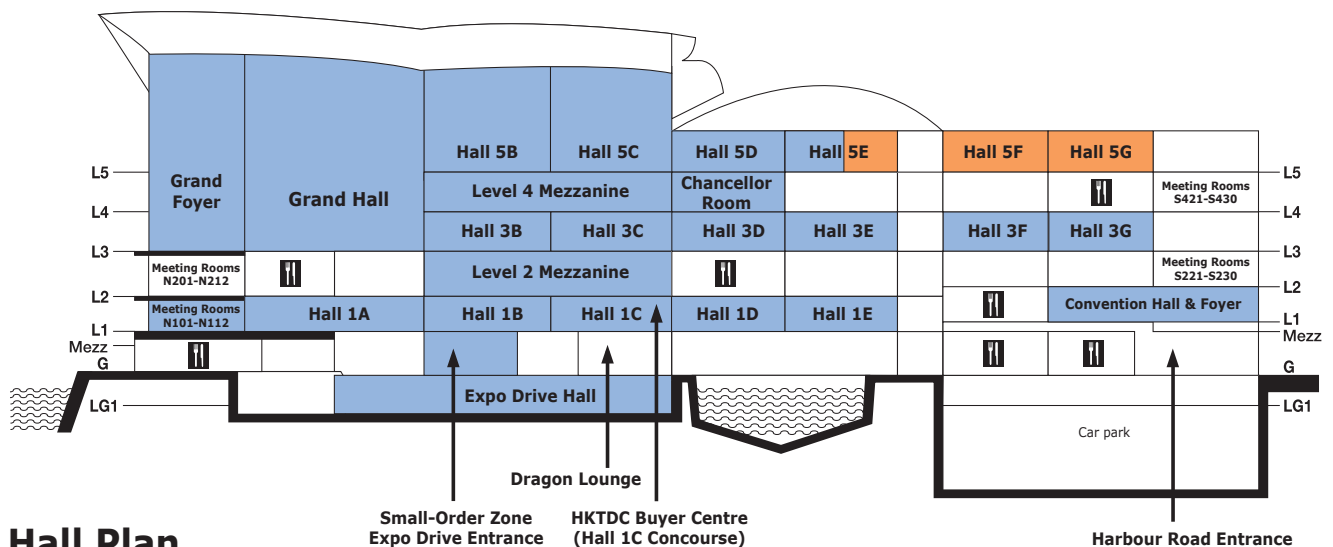

Guide to Zones and Group Pavilions

Zone	Hall Location/Site
Audio Visual Products	Halls 3B-E, Convention Hall, Foyer & Mezzanine
Bags & Cases New	Chancellor Room, Level 4 Mezzanine
Business of IP Zone New	Meeting Room N101
Computer & Peripherals	Expo Drive Hall, Halls 3B-E
Digital Imaging	Halls 3B-E
Electronic Accessories	Expo Drive Hall, Halls 5B-E
Electronic Gaming	Halls 3B-E
Exhibitor's Showroom	Meeting Rooms N104-110
Hall of Fame (branded electronic products) • Digital Entertainment • Gadgets World • Home Tech • Power & Accessories • Wireless & Communications	Halls 1A-E
Healthcare Electronics	Hall 1 Concourse, Halls 3F-G
Home Appliances	Halls 3F-G
In-Vehicle Electronics & Navigation Systems	Halls 3B-E
Mobile Devices & Accessories	Expo Drive Hall
Office Automation & Equipment	Halls 3B-E
Personal Electronics	Expo Drive Hall, Halls 3B-E
Security Products	Halls 3F-G
Technology Exchange Zone	Hall 1 Concourse
Telecommunications Products	Halls 3B-E
Testing, Inspection & Certification	Halls 3B-E, Convention Hall & Foyer
Trade Services	Convention Hall & Foyer

Group Pavilion	Hall Location/Site
Chinese mainland	Grand Hall & Grand Foyer, Meeting Room N101
Chinese mainland (Fujian)	Halls 3F-G
Chinese mainland (Jiangmen)	Level 2 Mezzanine
Korea	Halls 5B-E
Taiwan	Halls 5B-E, Level 4 Mezzanine

Booth Legend

展位位置圖例

Hall Location/Site 展覽廳位置/場地	Level 樓層
1A-1E Halls 展覽廳 1A-1E	L1 一樓
1CON Hall 1 Concourse 展覽廳1大堂	L1 一樓
3B-3E Halls 展覽廳 3B-3E	L3 三樓
3F-3G Halls 展覽廳 3F-3G	L3 三樓
3CON Hall 3 Concourse 展覽廳3大堂	L3 三樓
5B-5E Halls 展覽廳 5B-5E	L5 五樓
5F-5G Halls 展覽廳 5F-5G	L5 五樓
5CON Hall 5 Concourse 展覽廳5大堂	L5 五樓
CH Convention Hall, Foyer & Mezzanine 會議廳、前廳及大堂中樓	L1 一樓
CR Chancellor Room 君爵廳	L4 四樓
ED Expo Drive Hall 博覽道展廳	LG 地下
GH Grand Hall & Grand Foyer 大會堂及大會堂前廳	L3 三樓
M2 Level 2 Mezzanine 二樓大堂中樓	L2 二樓
M4 Level 4 Mezzanine 四樓大堂中樓	L4 四樓
N101 Meeting Rooms 會議室N101-N110	L1 一樓